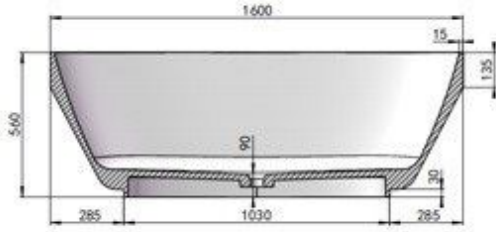

1.6m

尺寸:1600x800x560mm

注：产品为手工打磨，实际尺寸可能存在误差。

Note: All dimensions are measured by hand, there might be tolerance.