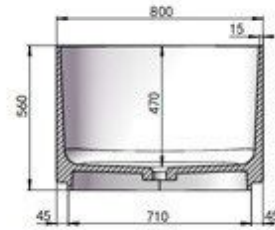

1.6m

尺寸:1600x800x560mm

注：产品为手工打磨，实际尺寸可能存在误差。

Note: All dimensions are measured by hand, there might be tolerance.