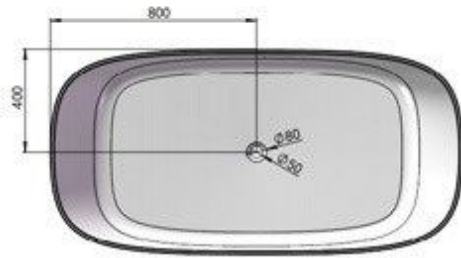

1.6m

尺寸:1600x800x560mm

注：产品为手工打磨，实际尺寸可能存在误差。

Note: All dimensions are measured by hand, there might be tolerance.