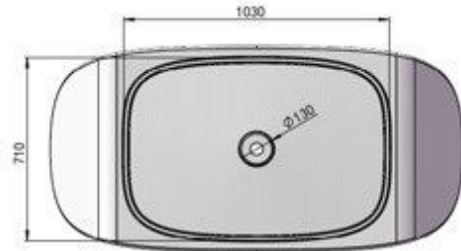

1.6m

尺寸:1600x800x560mm

注：产品为手工打磨，实际尺寸可能存在误差。

Note: All dimensions are measured by hand, there might be tolerance.