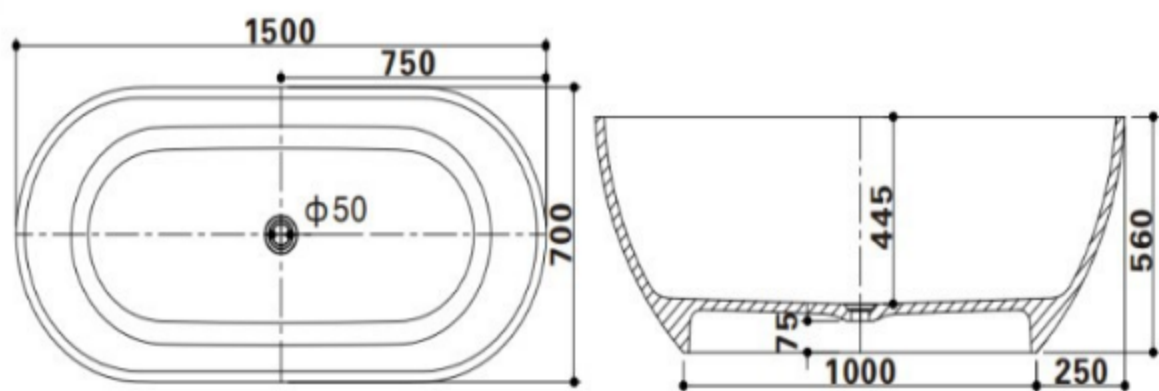

1500X700X560 MM Rim Thickness: 25MM

Unit: MM

1600X800X560 MM

1700X800X560 MM

1800X800X560 MM