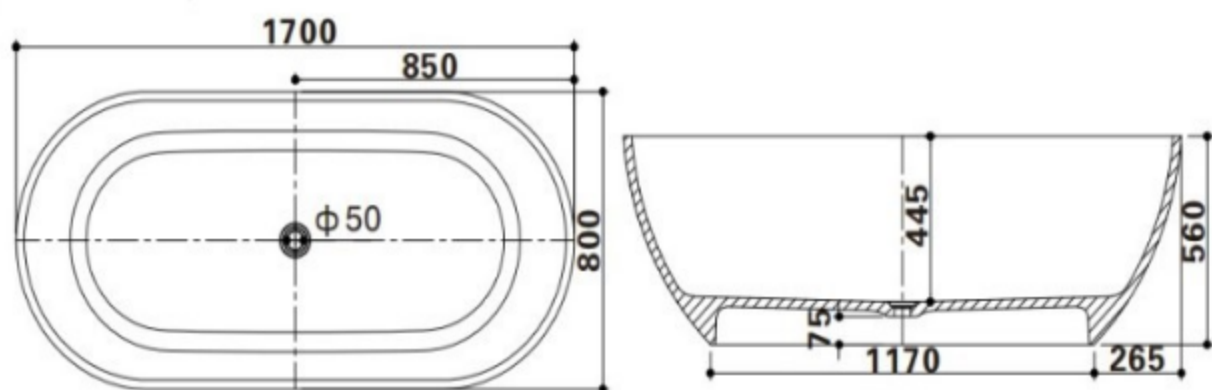

1500X700X560 MM Rim Thickness: 25MM

Unit: MM

1600X800X560 MM

1700X800X560 MM

1800X800X560 MM