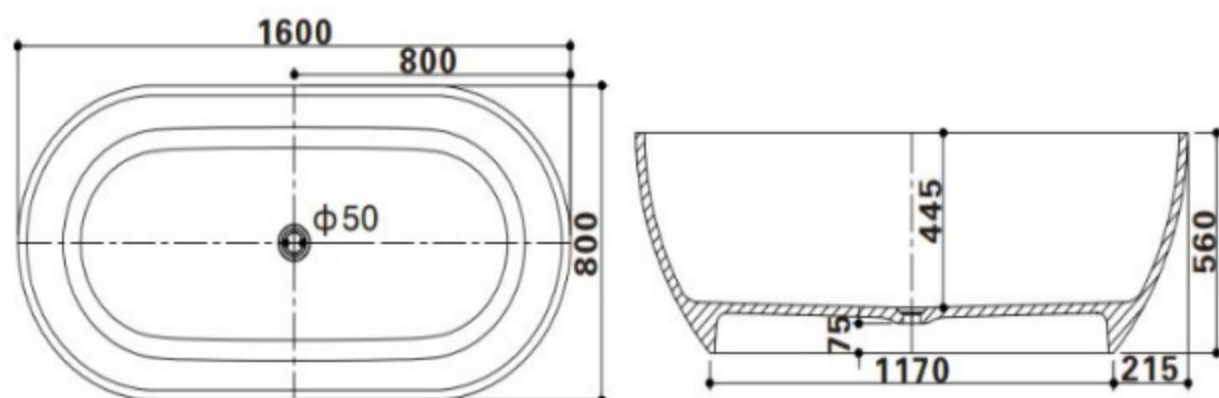

1500X700X560 MM Rim Thickness: 25MM

Unit: MM

1600X800X560 MM

1700X800X560 MM

1800X800X560 MM