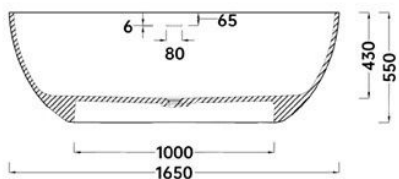

TECHNICAL DRAWING

1500x750x550mm

Bathtub Bottom

1650x760x550mm

1750x760x550mm