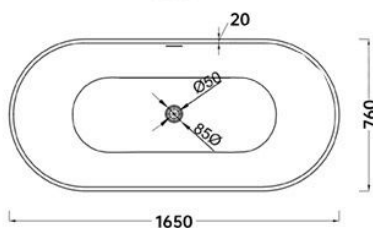

TECHNICAL DRAWING

1500x750x550mm

Bathtub Bottom

1650x760x550mm

1750x760x550mm