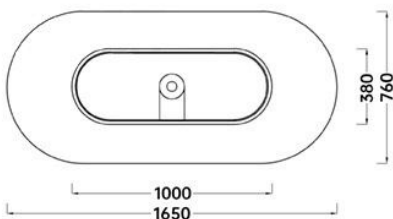

TECHNICAL DRAWING

1500x750x550mm

Bathtub Bottom

1650x760x550mm

1750x760x550mm