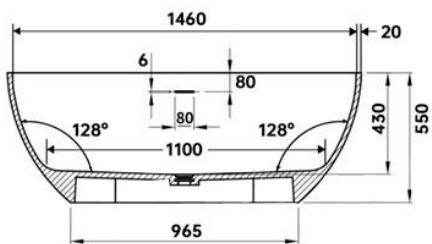

TECHNICAL DRAWING

1500x750x550mm

Bathtub Bottom

1650x760x550mm

1750x760x550mm