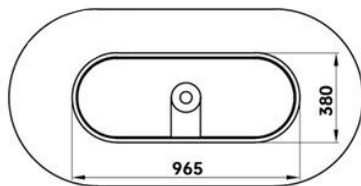

TECHNICAL DRAWING

1500x750x550mm

Bathtub Bottom

1650x760x550mm

1750x760x550mm