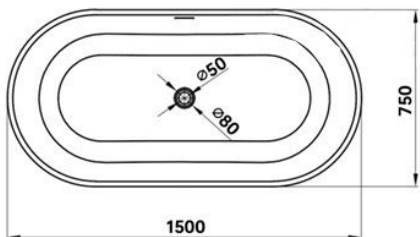

TECHNICAL DRAWING

1500x750x550mm

Bathtub Bottom

1650x760x550mm

1750x760x550mm