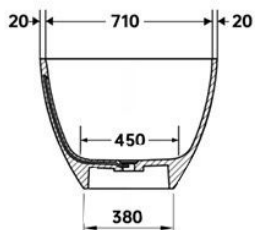

TECHNICAL DRAWING

1500x750x550mm

Bathtub Bottom

1650x760x550mm

1750x760x550mm